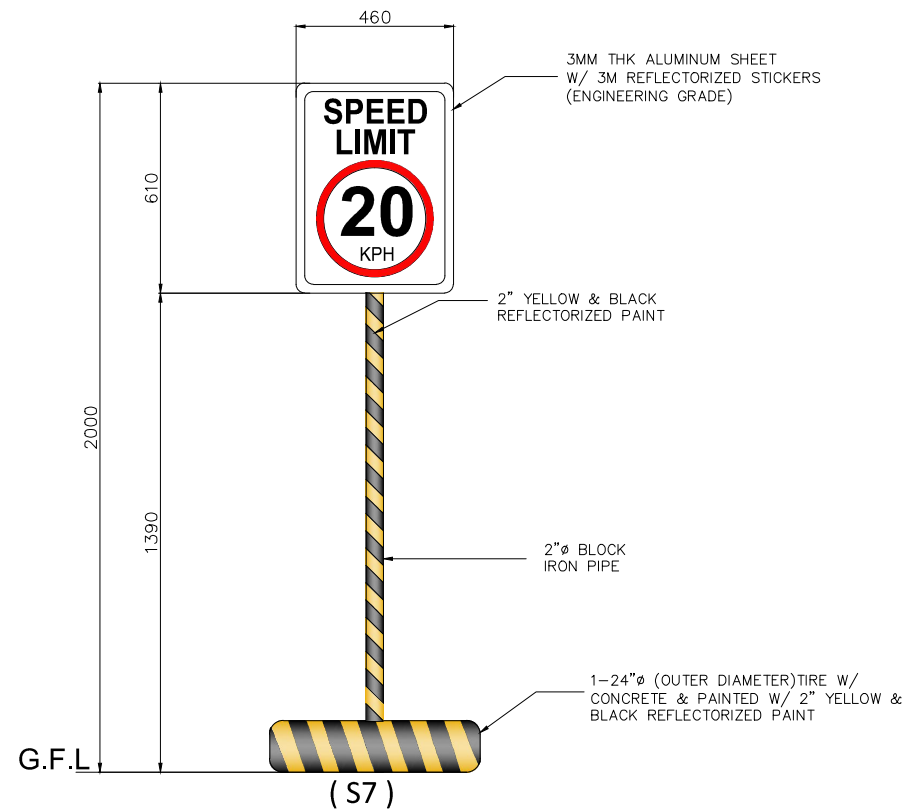

NOTE:

1. ALL DIMENSIONS ARE IN MILLIMETERS  
UNLESS SPECIFIED

3MM THK ALUMINUM SHEET  
W/ 3M REFLECTORIZED STICKERS  
(ENGINEERING GRADE)

2" YELLOW & BLACK  
REFLECTORIZED PAINT

2"Ø BLOCK  
IRON PIPE

**DIRECTIONAL/INFORMATIVE SIGNAGES DETAIL**  
SCALE 1:20